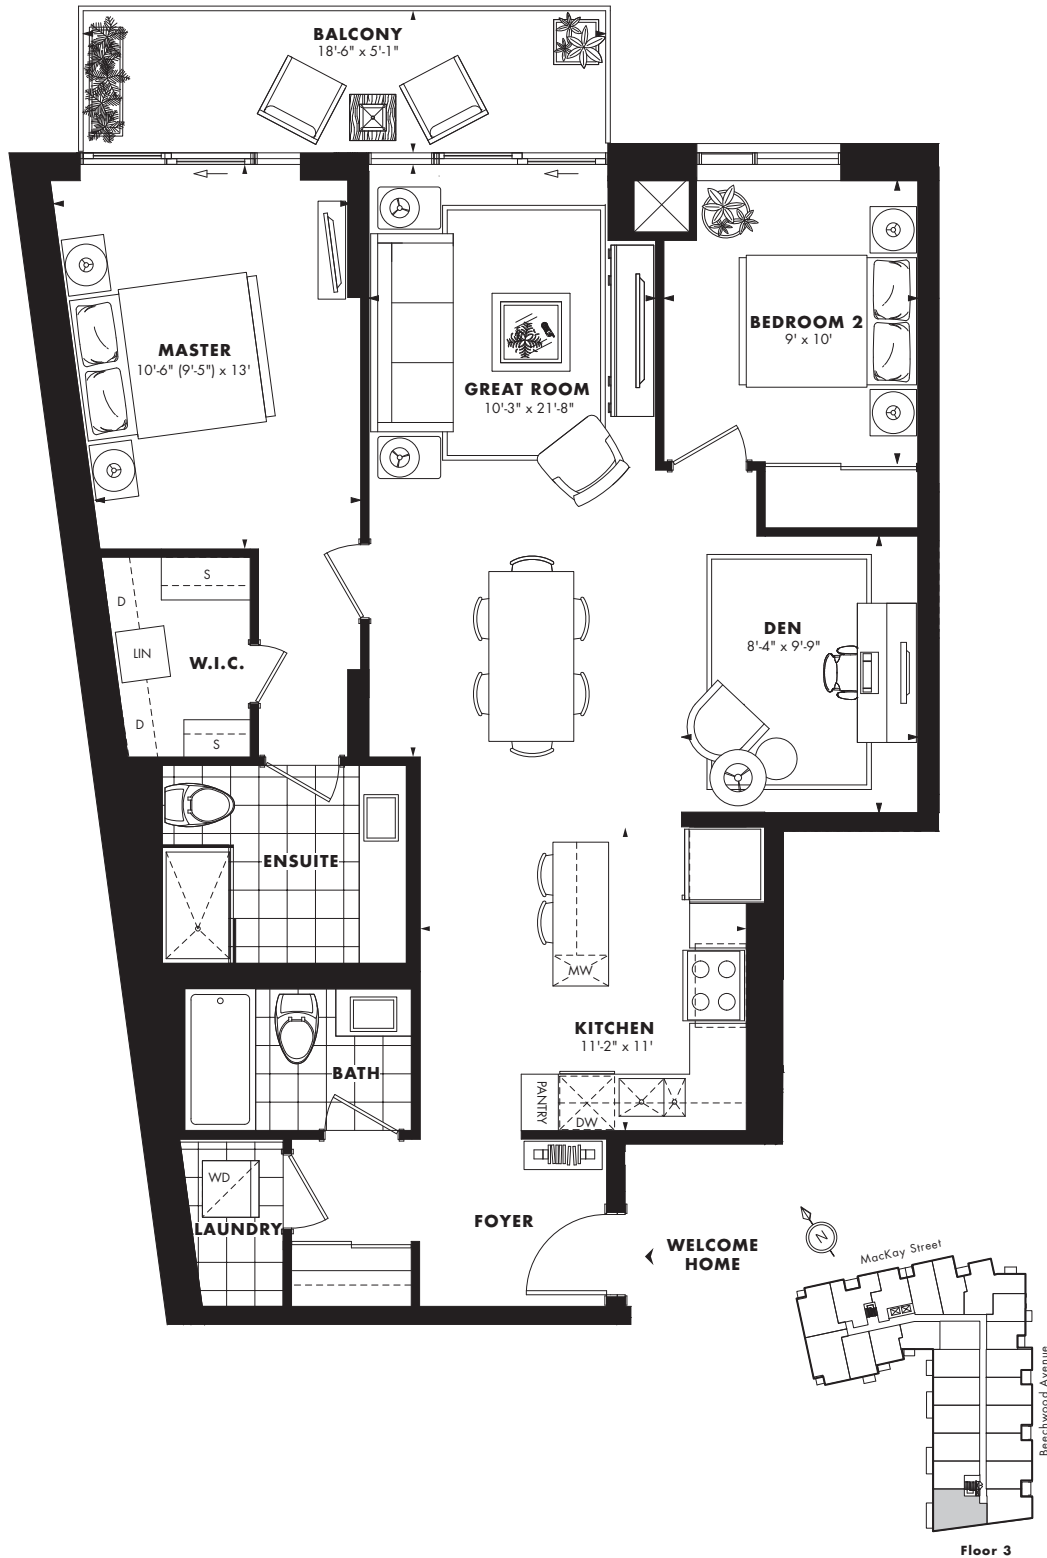

# Manor - 3F

2 Bedroom + Den

Indoor Living - 1105 sq. ft.

Outdoor Living - 95 sq. ft.

Total Living - 1200 sq. ft.

## MINTO BEECHWOOD

Specific floor information and location may vary between floors. Balcony and window conditions may vary by suite. Please see sales representative for complete details. Actual usable floor space may vary from the stated floor area. Specifications are subject to change without notice. Some features may vary by suite design. Furniture not included. E. & O. E. 0916